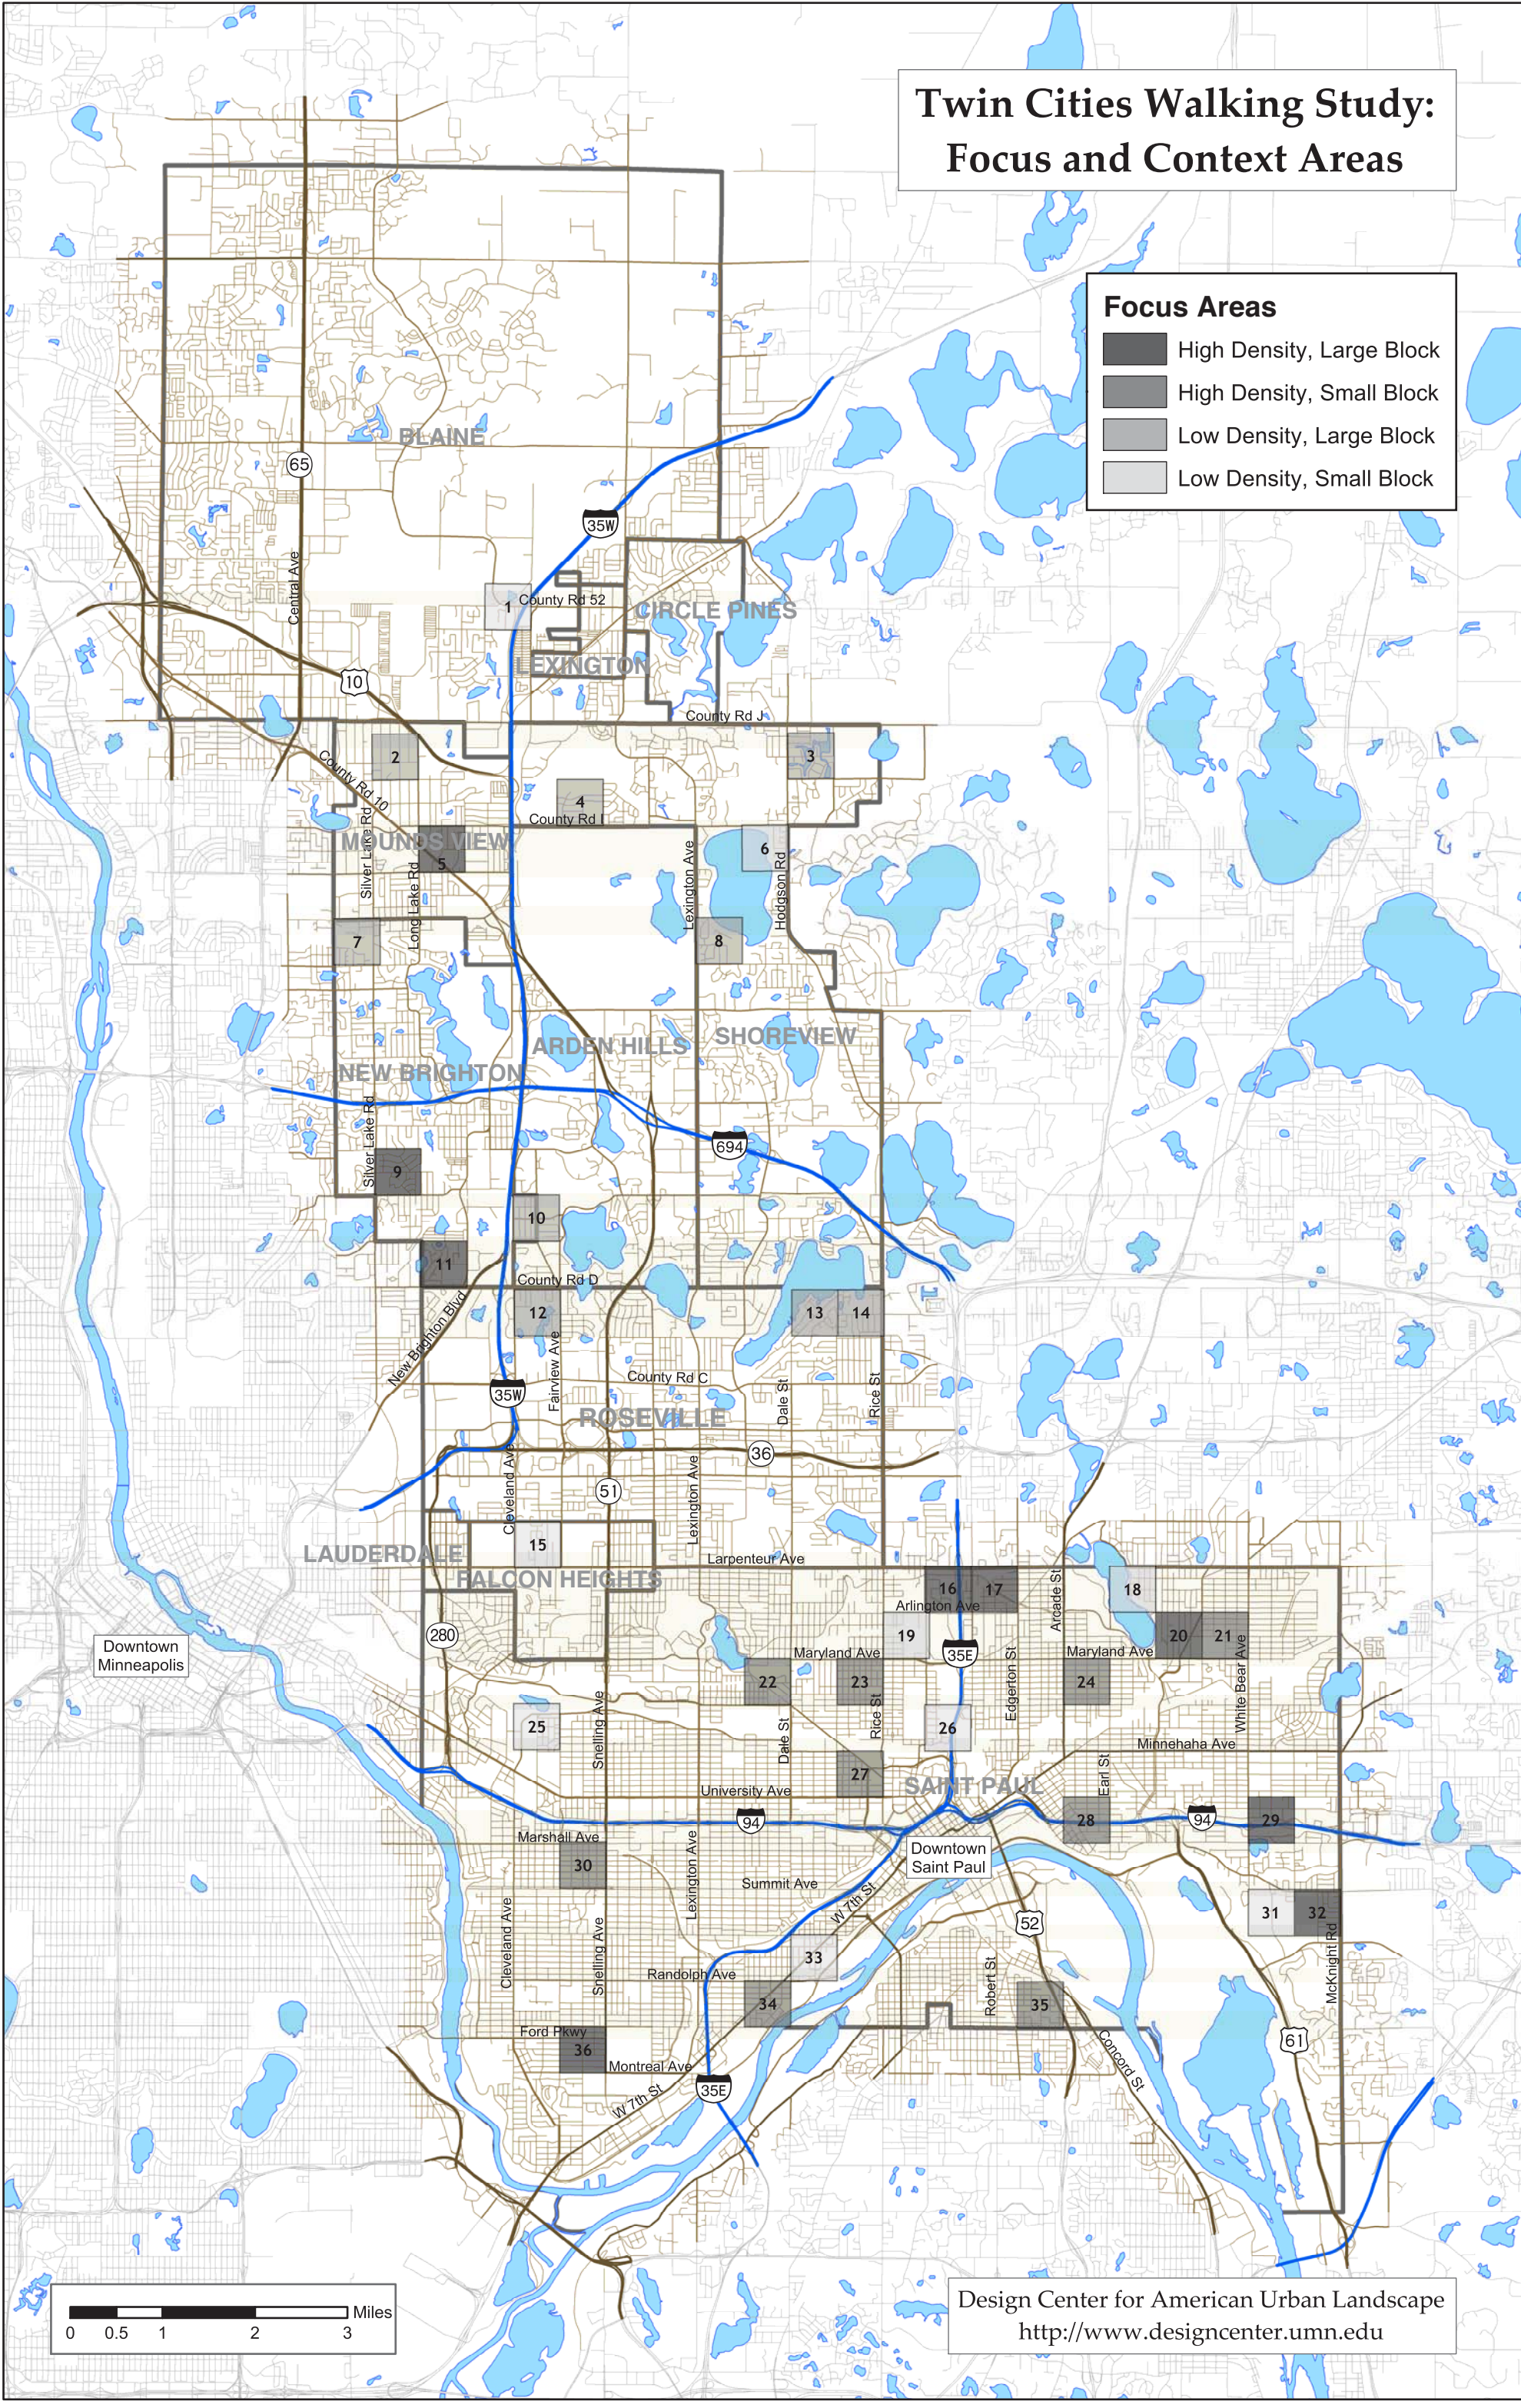

# Twin Cities Walking Study: Focus and Context Areas

**Focus Areas**

- High Density, Large Block
- High Density, Small Block
- Low Density, Large Block
- Low Density, Small Block

Downtown  
Minneapolis

Downtown  
Saint Paul